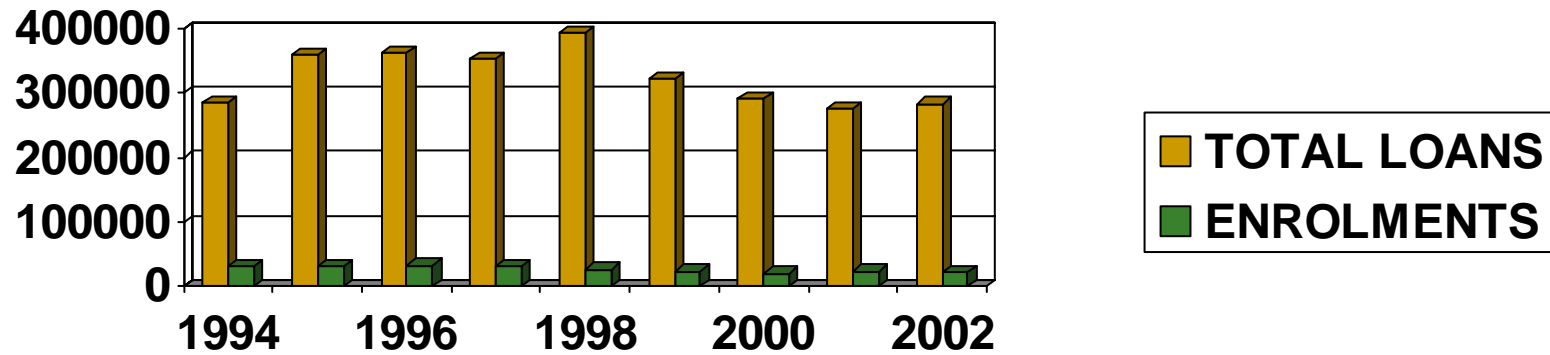

CAVAL Statistics

	Loans to CAVAL users	CAVAL cards issued
1994	285,296	29,557
2002	284,264	21,021