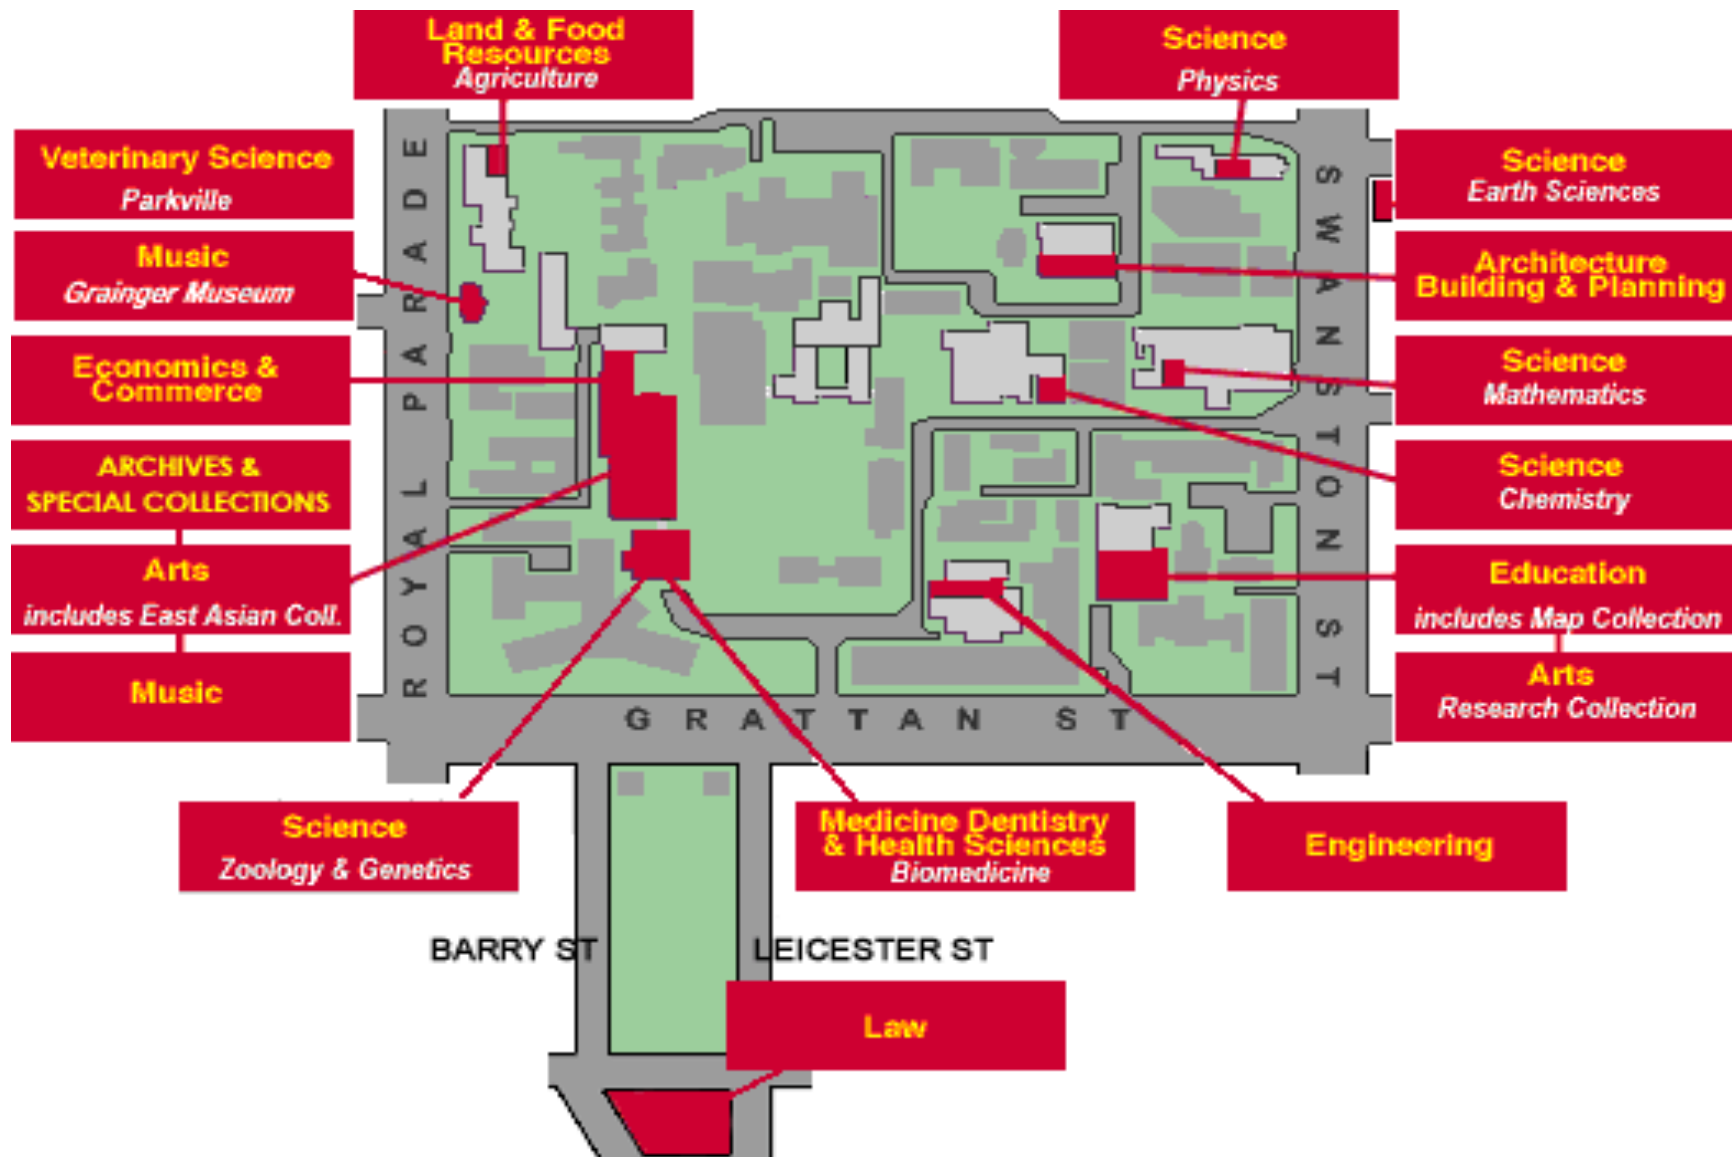

Melbourne University

Melbourne University

- **11 physical libraries**
 - **Baillieu (Humanities) also holds Music, East Asian & Economics**
- **2003 Enrolled 38, 674 students**
- **2003 Total loans 548, 125**
- **2003 Total renewals 163, 510**
- **Of these: reserve loans 55, 936 (8%)**

Parkville campus

Regional campuses

General Borrowing rules

- **28 day loans**
- **High use items are 7 day, overnight or Reserve (2 hours)**
- **4 renewals (no renewals overdue items)**
- **Fines (limit \$15.00 per item)**
- **Unlimited holds (999) & notified by email**
- **Limit of 2 Reserve items, 4 dvds, 4 videos**

Circulation Initiatives

- Open access reserve
- SCO for media
- RFID tagging
- Shared space with the Bookroom

The future

Reality

- More computers
- More study space

Any questions ??